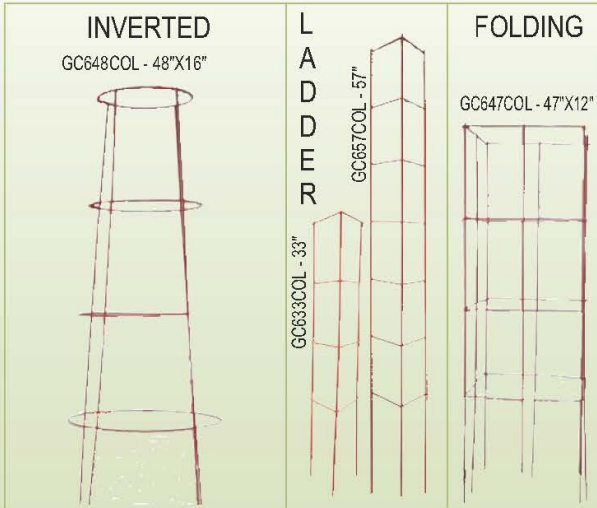

Plant Supports

Premium Powder Coated Cages

Please check the color availability in the price list