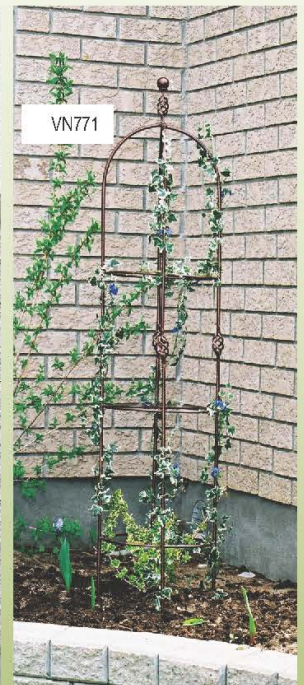

Venetian Collection

A luxury collection, featuring finials with European flair, to make any backyard beautiful