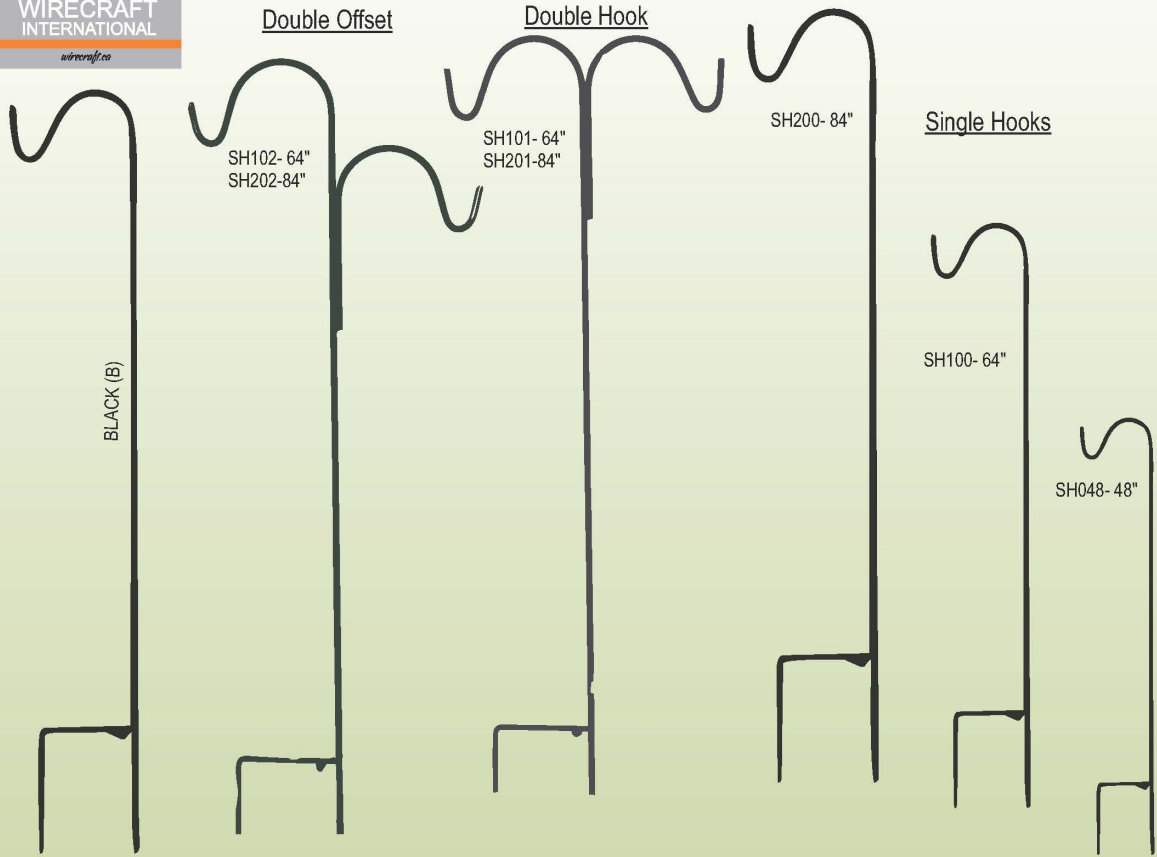

Garden Hooks

ALL HOOKS ARE MADE OF SOLID STEEL