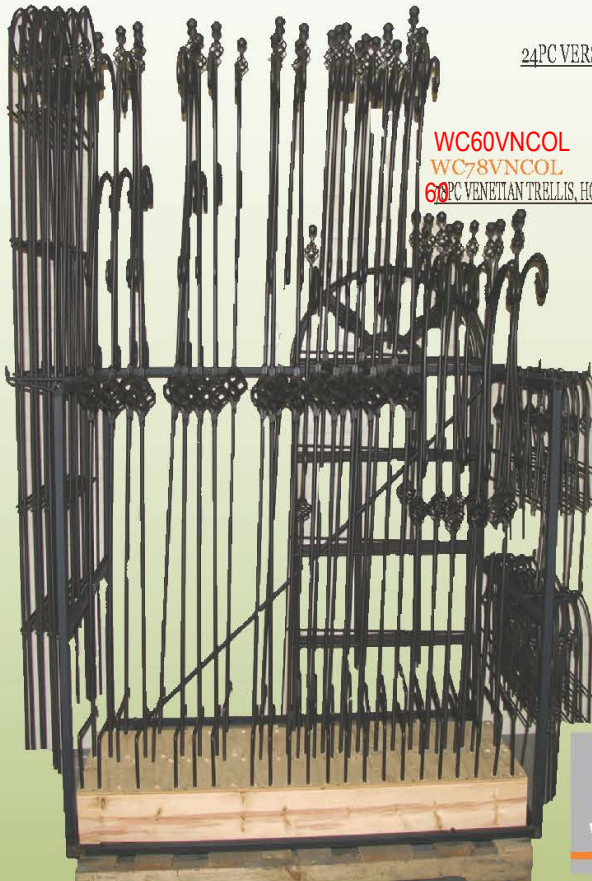

WC24DSHCOL  
24PC DELUX GARDEN HOOK DISPLAY

WC96PTCOL  
96PC PROMOTIONAL TRELIS DISPLAY

WC96SHTCOL  
96PC CONVENTIONAL HOOK & TRELIS DISPLAY

WC48SHTCOL  
48PC CONVENTIONAL HOOK & TRELIS DISPLAY

[sales@wirecraft.ca](mailto:sales@wirecraft.ca)

# Pre Loaded Display

WC24VTCOL  
24 PC VERSAILLES TRELLIS DISPLAY

ALSO AVAILABLE  
IN BRIGHT COLOUR  
ASSORTMENT

WC48PT COL  
48 PC PROMOTIONAL TRELLIS DISPLAY

WC24VNTCOL  
24 PC VENETIAN TRELLIS DISPLAY

NOT AVAILABLE

WC60VNCOL  
WC78VNCOL  
60 PC VENETIAN TRELLIS, HOOK & EDGING DISPLAY

WC24VCT COL  
24 PC VERSAILLES/CAMELOT TRELLIS DISPLAY

NOT AVAILABLE

*Pre Loaded Display*

WC204COL