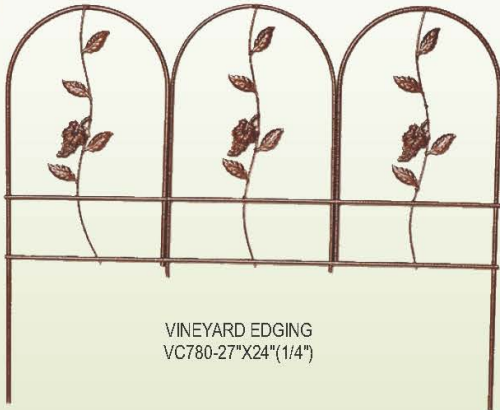

VN 753 - 84\"/>

Please check the color availability in the price list

**VERSAILLES**

SH754-66\"/>

SH752-60\"/>

SH753- 84\"/>

SH751-60\"/>

SH750-60\"/>

Please check the color availability in the price list

VENETIAN EDGING  
VN781-27"X24"(1/4")

TRIPLE ARCH EDGING  
SH781-27"X24"(1/4")

VINEYARD EDGING  
VC780-27"X24"(1/4")

CAMELOT EDGING  
CC780-30"X28"(1/4")