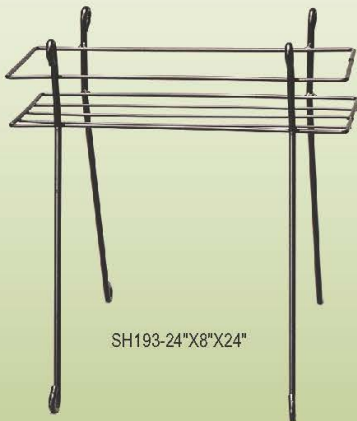

# Plant Stands

Heavy Duty Plant Stands  
Are Made of Solid Steel  
Available in Most  
Colours!

VC900-24\"X8\"X24\"

VN903-24\"X8\"X24\"

VN900-21\"X10\"

SH193-24\"X8\"X24\"

SH190-15\"X10\"  
SH191-21\"X10\"

SH192-30\"X10\"

Heavy Duty Plant Stands  
Are Made of Solid Steel  
Available in Most  
Colours!

*Obelisk*