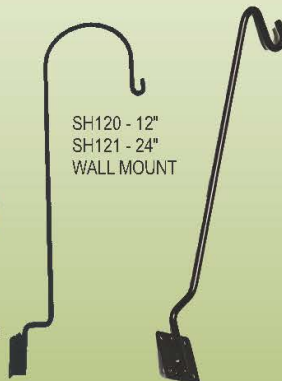

## COCO REPLACEMENT LINERS

HBCL03-12"  
HBCL04-14"  
HBCL05-16"

Not Available

Not Available

HBCL07 - 30"  
30" Coco Liner for Rectangle Basket

SH120 - 12"  
SH121 - 24"  
WALL MOUNT

SH122  
15" ANGLE WALL MOUNT