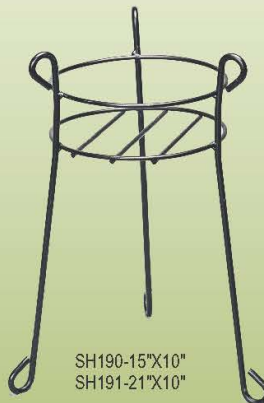

# Plant Stands

Heavy Duty Plant Stands  
Are Made of Solid Steel  
Available in Most  
Colours!

VC900-24\"X8\"X24\"

VN903-24\"X8\"X24\"

VN900-21\"X10\"

SH193-24\"X8\"X24\"

SH190-15\"X10\"  
SH191-21\"X10\"

SH192-30\"X10\"

Heavy Duty Plant Stands  
Are Made of Solid Steel  
Available in Most  
Colours!

*Obelisk*