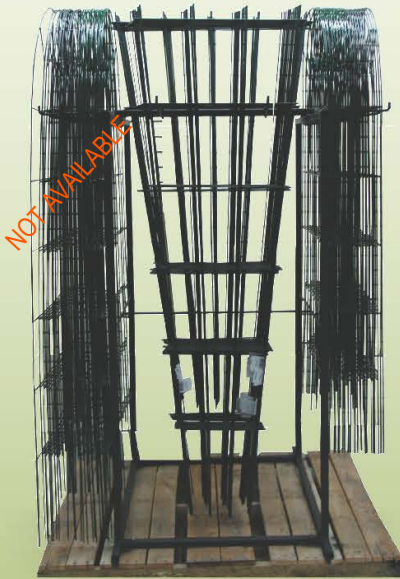

WC96PTCOL
96PC PROMOTIONAL TRELIS DISPLAY