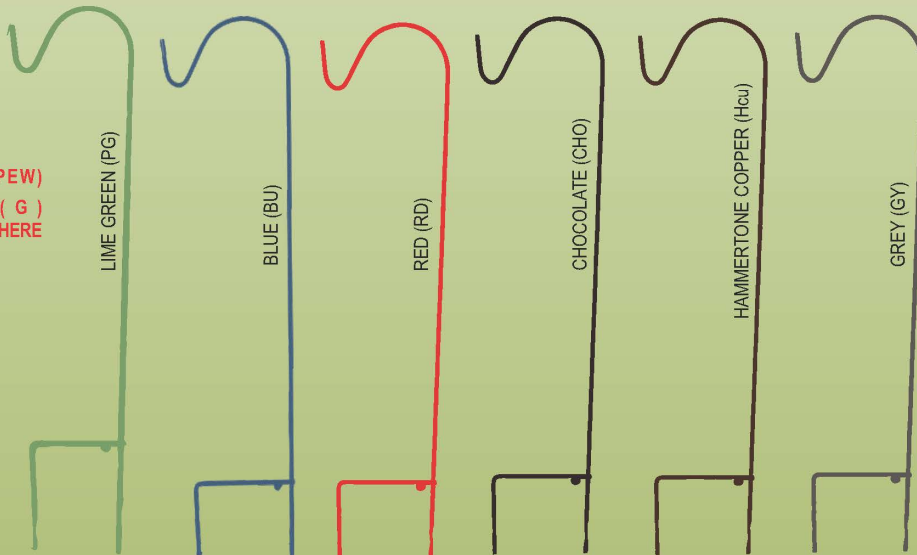

Please check the color availability in the price list

PEWTER (PEW)
GREEN (G)
NOT SHOWN HERE