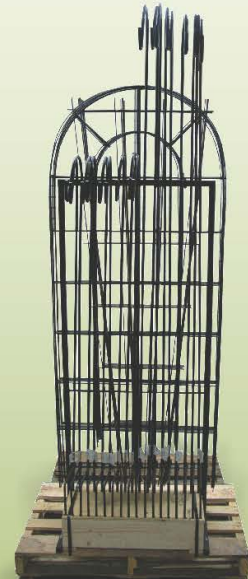

# Pre Loaded Display

COMPLETE PROGRAM  
DETAILS ARE AVAILABLE  
IN OUR PRICE LIST

WC36SHCOL  
36PC COLOR GARDEN HOOK DISPLAY

PICK YOUR  
COLOURS TO  
CUSTOMIZE  
THIS DISPLAY

WC36NSHCOL  
36PC NATURE GARDEN HOOK DISPLAY

WC24DSHCOL  
24PC DELUX GARDEN HOOK DISPLAY

WC96PTCOL  
96PC PROMOTIONAL TRELIS DISPLAY

WC96SHTCOL  
96PC CONVENTIONAL HOOK & TRELIS DISPLAY

WC48SHTCOL  
48PC CONVENTIONAL HOOK & TRELIS DISPLAY

[sales@wirecraft.ca](mailto:sales@wirecraft.ca)