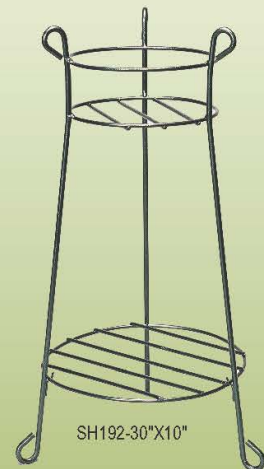

# Plant Stands

Heavy Duty Plant Stands  
Are Made of Solid Steel  
Available in Most  
Colours!

VC900-24\"X8\"X24\"

VN903-24\"X8\"X24\"

VN900-21\"X10\"

SH193-24\"X8\"X24\"

SH190-15\"X10\"  
SH191-21\"X10\"

SH192-30\"X10\"

Heavy Duty Plant Stands  
Are Made of Solid Steel  
Available in Most  
Colours!

*Obelisk*