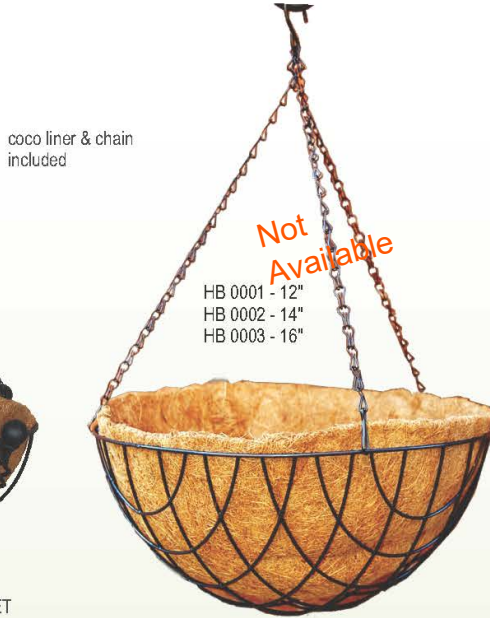

VN 800
14" VENETIAN HANGING BASKET

Not Available