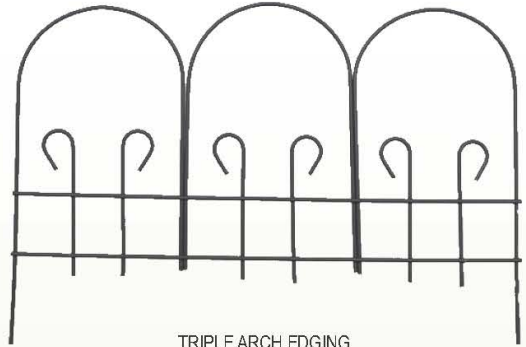

VN 753 - 84\"/>

Please check the color availability in the price list

**VERSAILLES**

SH754-66\"/>

SH752-60\"/>

SH753- 84\"/>

SH751-60\"/>

SH750-60\"/>

Please check the color availability in the price list

VENETIAN EDGING  
VN781-27"X24"(1/4")

TRIPLE ARCH EDGING  
SH781-27"X24"(1/4")

VINEYARD EDGING  
VC780-27"X24"(1/4")

CAMELOT EDGING  
CC780-30"X28"(1/4")