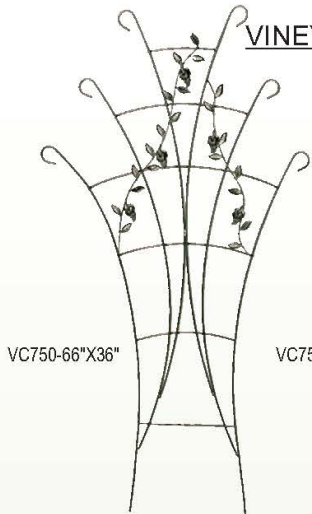

# Promotional Trellises

SH152-37"x19"

SH160-60"x9"

SH161-60"x11.5"

SH 156 - 60"x30"  
SH 159 - 72"x30"

SH 154 - 60"x30"  
SH 155 - 72"x23"

## CAMELOT

CC 754 - 66"x24" (3/8")  
CC 755 - 66"x24" (1/4")

[sales@wirecraft.ca](mailto:sales@wirecraft.ca)

**VENETIAN**

**VINEYARD**

VC750-66\"/>

VC751-66\"/>

VN 750 - 60\"/>

Please check the color availability in the price list

VENETIAN EDGING  
VN781-27"X24"(1/4")

TRIPLE ARCH EDGING  
SH781-27"X24"(1/4")

VINEYARD EDGING  
VC780-27"X24"(1/4")

CAMELOT EDGING  
CC780-30"X28"(1/4")