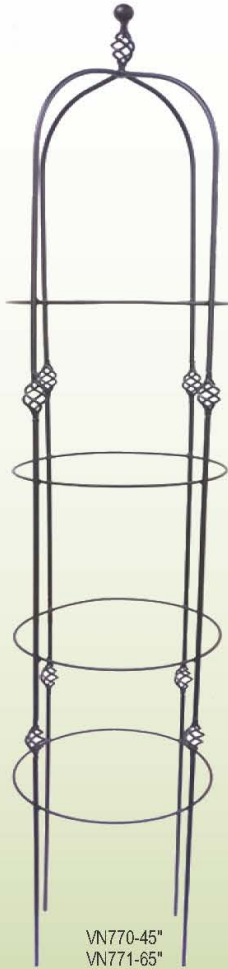

VN770-45"
VN771-65"
VN772-84"

Venetian
Obelisk