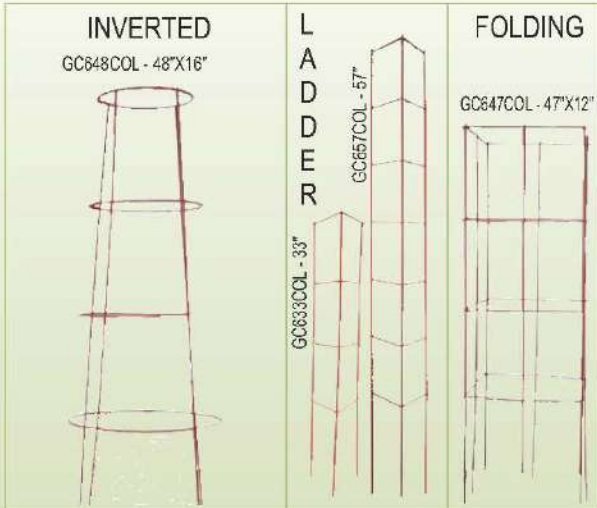

BLUE (BU)

Galvanized Cages

Please Refer to Price List for Pack Info & Ordering Details

GC133 - 33"X12"

GC141 - 42"X12"
GC143 - 42"X14"
GC143HD - 42"X14"

GC142 - 42"X14"
GC142HD - 42"X14"

GC154 - 54"X18"
GC154HD - 54"X18"
GC155 - 54"X16"
GC155HD - 54"X16"

GC190 - 48"X46"
GC191 42"X15.5"X4

Peony Cage

GC131HD - 30"X18"

Assorted sizes pallet of cages

GC192 42"X15.5" X

Plant Supports

Premium Powder Coated Cages

Please check the color availability in the price list