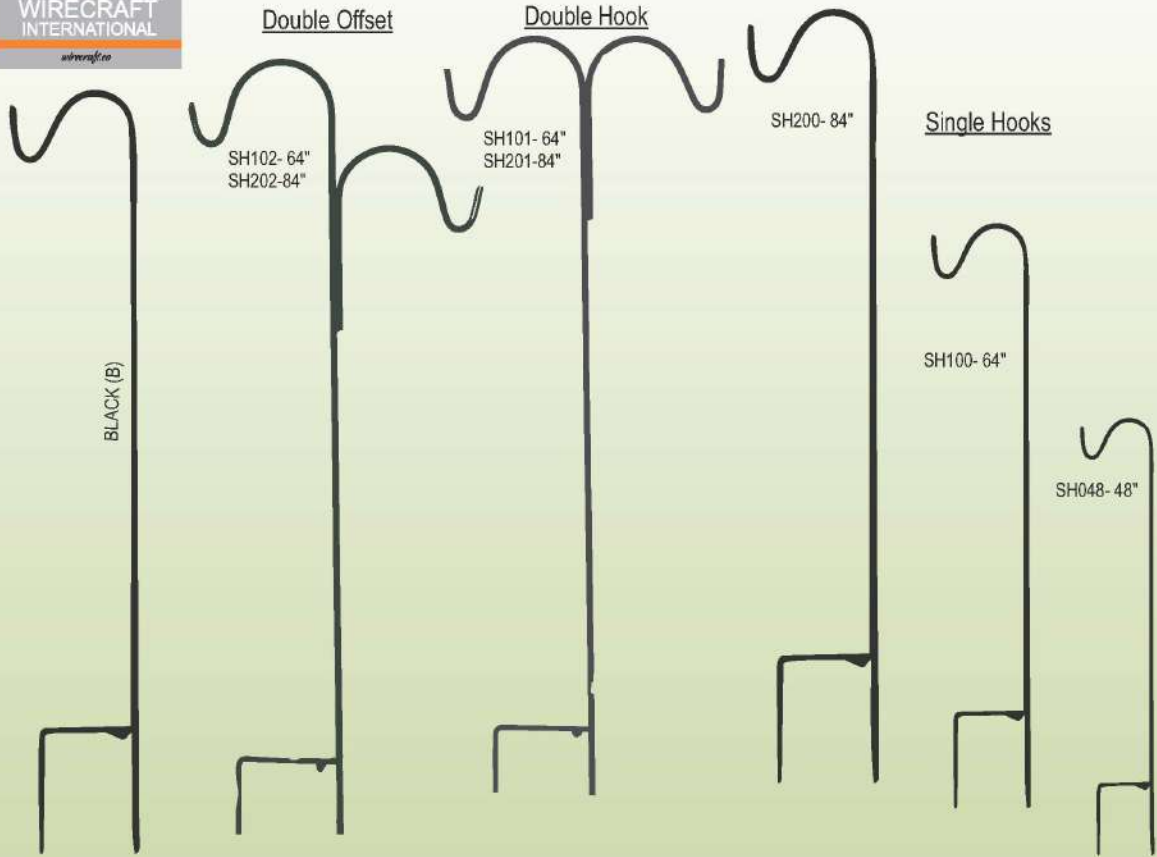

Garden Hooks

ALL HOOKS ARE MADE OF SOLID STEEL