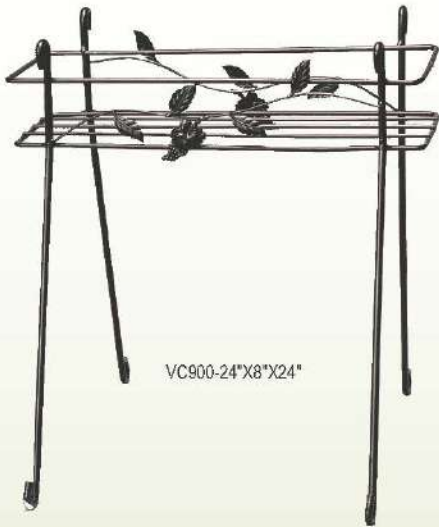

TRIPLE ARCH EDGING
SH781-27\"X24\"(1/4\"

VINEYARD EDGING
VC780-27\"X24\"(1/4\"

CAMELOT EDGING
CC780-30\"X28\"(1/4\"

sales@wirecraft.ca

Plant Stands

Heavy Duty Plant Stands
Are Made of Solid Steel
Available in Most
Colours!

VC900-24"x8"x24"

VN903-24"x8"x24"

VN900-21"x10"

SH193-24"x8"x24"

SH190-15"x10"
SH191-21"x10"

SH192-30"x10"

Heavy Duty Plant Stands
Are Made of Solid Steel
Available in Most
Colours!

Obelisk