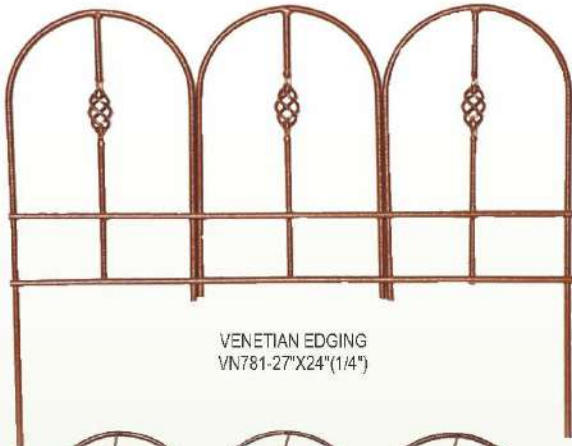

SH152-37"X19"

Promotional Trellises

VENETIAN

VINEYARD

Please check the color availability in the price list

VERSAILLES

Please check the color availability in the price list

VENETIAN EDGING
VN781-27\"X24\"(1/4\"

TRIPLE ARCH EDGING
SH781-27\"X24\"(1/4\"

VINEYARD EDGING
VC780-27\"X24\"(1/4\"

CAMELOT EDGING
CC780-30\"X28\"(1/4\"

sales@wirecraft.ca

Plant Stands

Heavy Duty Plant Stands
Are Made of Solid Steel
Available in Most
Colours!