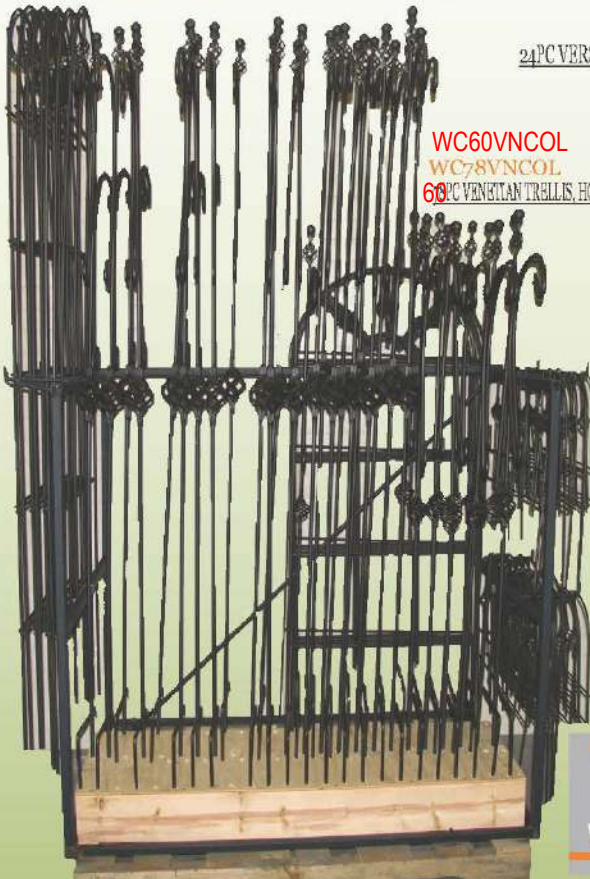

WC36NSHCOL
36PC NATURE GARDEN HOOK DISPLAY

WC24DSHCOL
24PC DELUX GARDEN HOOK DISPLAY

WC96PTCOL
96PC PROMOTIONAL TRELLIS DISPLAY

WC96FTCOL
96PC CONVENTIONAL HOOK & TRELLIS DISPLAY

WC48SETCOL
48PC CONVENTIONAL HOOK & TRELLIS DISPLAY

Pre Loaded Display

WC24VTCOL
24PC VERSAILLES TRELLIS DISPLAY

ALSO AVAILABLE
IN BRIGHT COLOUR
ASSORTMENT

WC48PT COL
48PC PROMOTIONAL TRELLIS DISPLAY

WC24VNTCOL
24PC VENETIAN TRELLIS DISPLAY

WC60VNCOL
WC78VNCOL
68PC VENETIAN TRELLIS, HOOK & EDGING DISPLAY