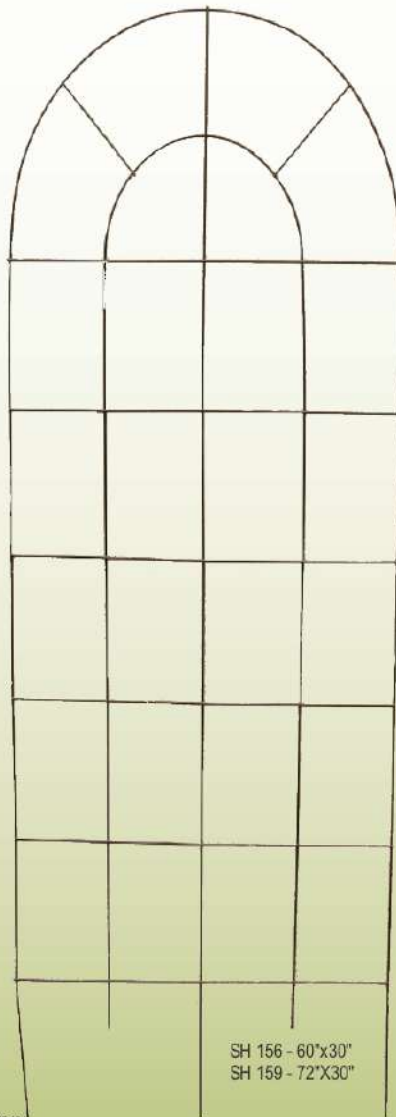

Please check the color availability in the price list

Promotional Trellises