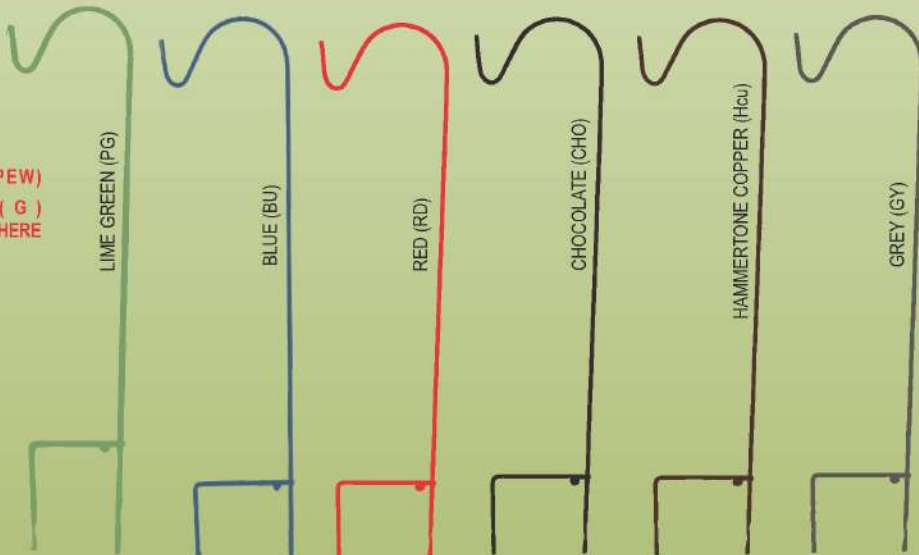

Please check the color availability in the price list

PEWTER (PEW)
GREEN (G)
NOT SHOWN HERE