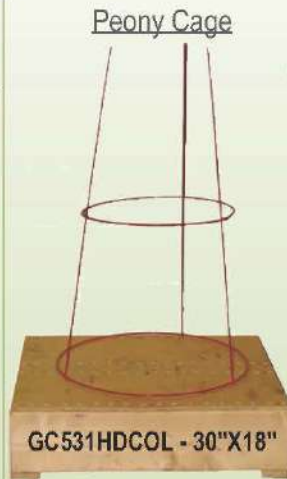

BLUE (BU)

Galvanized Cages

Please Refer to Price List for Pack Info & Ordering Details

GC133 - 33"X12"

GC141 - 42"X12"
GC143 - 42"X14"
GC143HD - 42"X14"

GC142 - 42"X14"
GC142HD - 42"X14"

GC154 - 54"X18"
GC154HD - 54"X18"
GC155 - 54"X16"
GC155HD - 54"X16"

GC190 - 48"X46"
GC191 42"X15.5"X4

Peony Cage

GC131HD - 30"X18"

Assorted sizes pallet of cages

GC192 42"X15.5" X

Plant Supports

Premium Powder Coated Cages

Please check the color availability in the price list