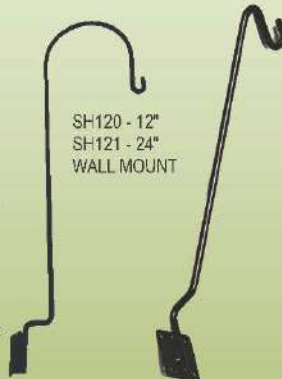

Not Available

SH120 - 12"
SH121 - 24"
WALL MOUNT