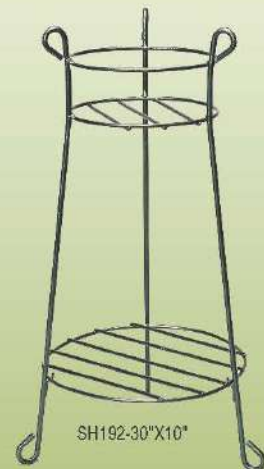

TRIPLE ARCH EDGING
SH781-27\"X24\"(1/4\"

VINEYARD EDGING
VC780-27\"X24\"(1/4\"

CAMELOT EDGING
CC780-30\"X28\"(1/4\"

sales@wirecraft.ca

Plant Stands

Heavy Duty Plant Stands
Are Made of Solid Steel
Available in Most
Colours!

VC900-24"x8"x24"

VN903-24"x8"x24"

VN900-21"x10"

SH193-24"x8"x24"

SH190-15"x10"
SH191-21"x10"

SH192-30"x10"

Heavy Duty Plant Stands
Are Made of Solid Steel
Available in Most
Colours!

Obelisk

GLOBE HANGING BASKET

VN 800
14" VENETIAN HANGING BASKET

Not Available

VN 801
24" VENETIAN WALL PLANTER

coco liner included

COCO LINER ROLLS

Not Available

HBCL01 - 24" x 50"
HBCL02 - 36" x 33"