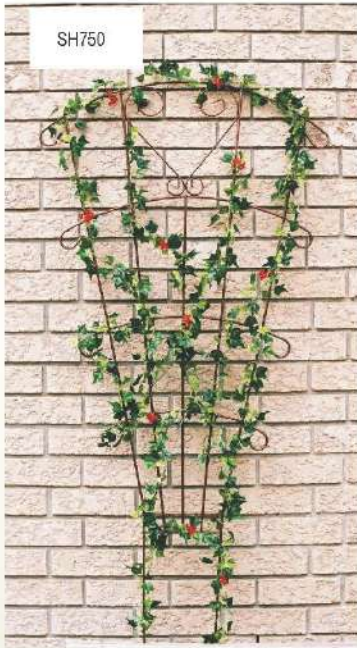

Versailles & Camelot

*A Prime Collection of Garden Decor
Inspired by French Renaissance...*

SH750