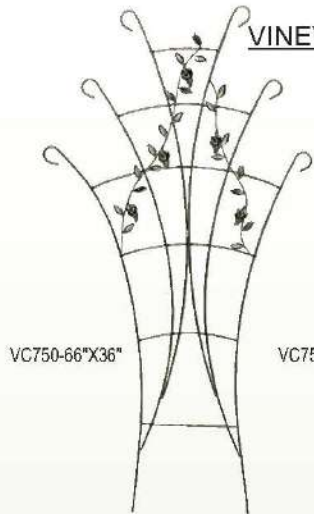

SH152-37"X19"

Promotional Trellises

VENETIAN

VINEYARD

Please check the color availability in the price list

VERSAILLES

Please check the color availability in the price list

VENETIAN EDGING
VN781-27\"X24\"(1/4\"

TRIPLE ARCH EDGING
SH781-27\"X24\"(1/4\"

VINEYARD EDGING
VC780-27\"X24\"(1/4\"

CAMELOT EDGING
CC780-30\"X28\"(1/4\"

sales@wirecraft.ca

Plant Stands

Heavy Duty Plant Stands
Are Made of Solid Steel
Available in Most
Colours!