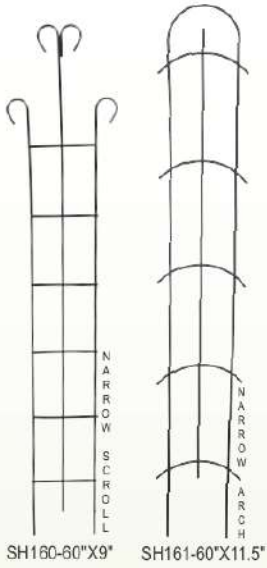

SH152-37"X19"

Promotional Trellises

VENETIAN

VINEYARD

Please check the color availability in the price list

VERSAILLES

Please check the color availability in the price list

VENETIAN EDGING
VN781-27\"X24\"(1/4\"