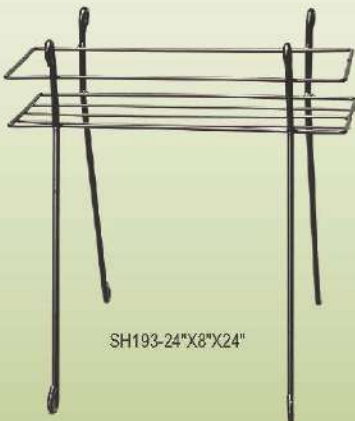

TRIPLE ARCH EDGING
SH781-27\"X24\"(1/4\"

VINEYARD EDGING
VC780-27\"X24\"(1/4\"

CAMELOT EDGING
CC780-30\"X28\"(1/4\"

sales@wirecraft.ca

Plant Stands

Heavy Duty Plant Stands
Are Made of Solid Steel
Available in Most
Colours!

VC900-24"x8"x24"

VN903-24"x8"x24"

VN900-21"x10"

SH193-24"x8"x24"

SH190-15"x10"
SH191-21"x10"

SH192-30"x10"

Heavy Duty Plant Stands
Are Made of Solid Steel
Available in Most
Colours!

Obelisk