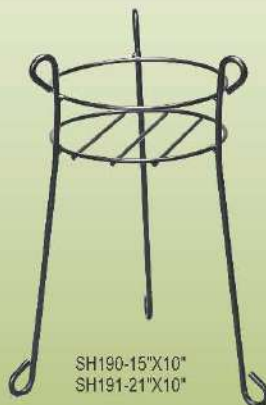

TRIPLE ARCH EDGING
SH781-27\"X24\"(1/4\"

VINEYARD EDGING
VC780-27\"X24\"(1/4\"

CAMELOT EDGING
CC780-30\"X28\"(1/4\"

sales@wirecraft.ca

Plant Stands

Heavy Duty Plant Stands
Are Made of Solid Steel
Available in Most
Colours!

VC900-24"x8"x24"

VN903-24"x8"x24"

VN900-21"x10"

SH193-24"x8"x24"

SH190-15"x10"
SH191-21"x10"

SH192-30"x10"

Heavy Duty Plant Stands
Are Made of Solid Steel
Available in Most
Colours!

Obelisk

GLOBE HANGING BASKET

VN 800
14" VENETIAN HANGING BASKET

Not Available

VN 801
24" VENETIAN WALL PLANTER

coco liner included

COCO LINER ROLLS

Not Available

HBCL01 - 24" x 50"
HBCL02 - 36" x 33"